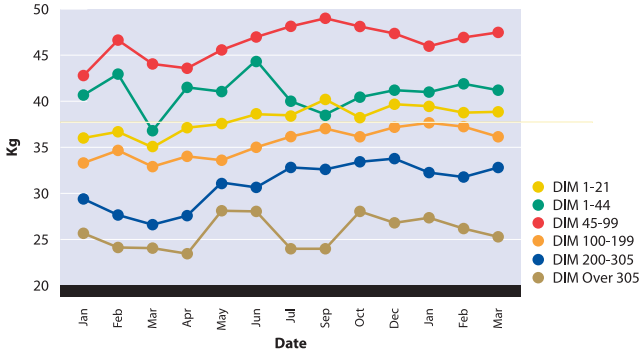

### Milk yield by DIM

Milk yield is graphed according to DIM categories to evaluate production of cows at different stages of the lactation cycle.