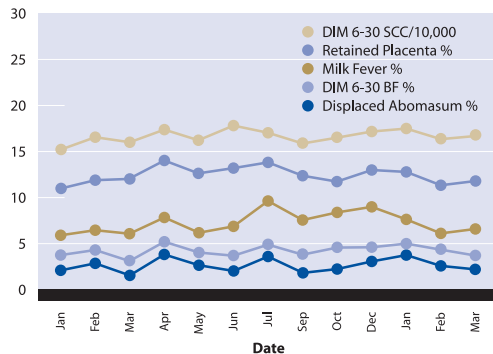

### Milk yield by DIM

Milk yield is graphed according to DIM categories to evaluate production of cows at different stages of the lactation cycle.

### Milk butterfat/protein

Milk butterfat and protein are graphed to help identify trends.

## Health Report Examples

Health monitoring is made easier with graphs to give historical context and give accurate measures to aid in determining results of management decisions.

### Health incidence at calving