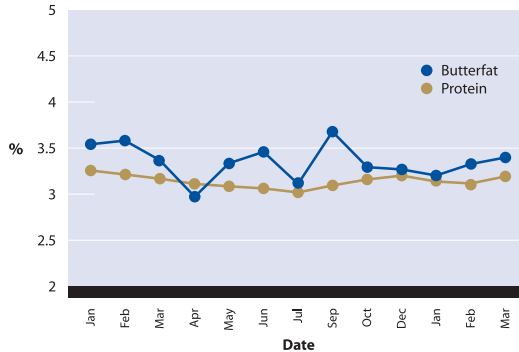

## Production Report Examples

### Milk yield by DIM

Milk yield is graphed according to DIM categories to evaluate production of cows at different stages of the lactation cycle.

### Milk butterfat/protein

Milk butterfat and protein are graphed to help identify trends.