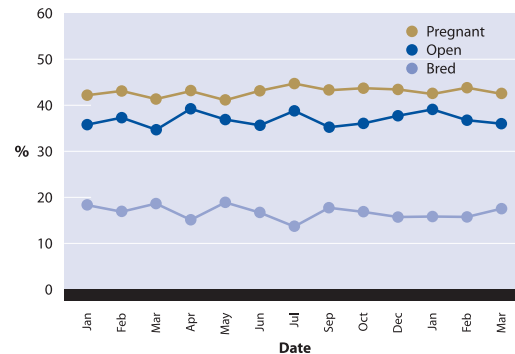

Reproductive performance snapshot

Benchmark Report

These reports are a resource to help farmers understand how their herd is performing compared to others in Canadian regions on the dairy monitor program.

To register for FREE visit: www.dairymonitor.com

Powered by

NUTRITECH
Solutions Ltd.

today's SOLUTIONS
tomorrow's INNOVATIONS